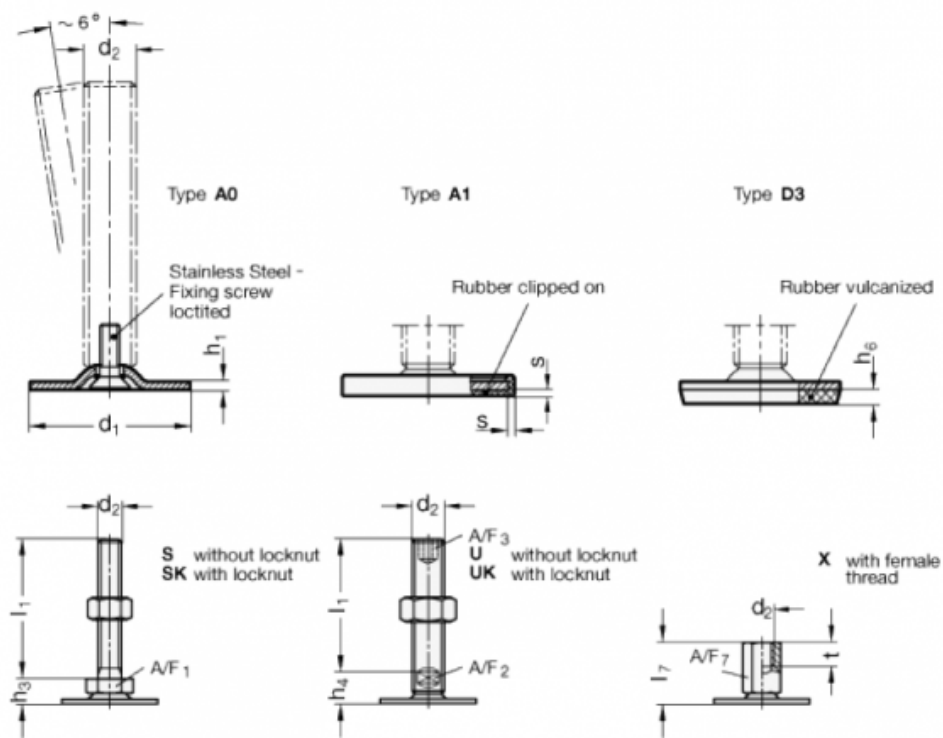

# Data Sheet

Article number: 204040M16100A0UK

Description: E+G levelling foot  
GN 40-40-M16-100-A0-UK

Note: UK With nut, Hexagon socket at the top, Wrench flat at the bottom

## Measures

A/F2 = 12

A/F3 = 8

d1 = 40

d2 = M16

h1 = 2

h4 = 17

h6 =

l1 = 100

s =